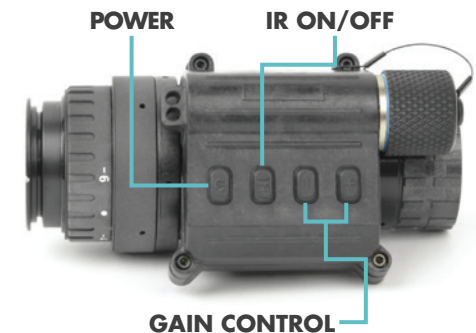

The **PVS-14-D Digital Night Vision Monocular** utilizes a revised battery housing with digital push button switches instead of the heavy analog switches. This results in a system weight of less than 300 grams (minus battery) as compared to the standard AN/PVS-14 weight of 355 grams (minus battery). The revised battery housing has push button switches that offer the same features of the standard PVS-14: one button for power on/off, one button for turning on and off the IR LED, and two switches (+/-) for raising and lowering the Gain Control. These switches are positioned in such a way as to be easily operated with tactical gloves. The IR LED button allows for Morse Code signaling, just like the standard AN/PVS-14.

The PVS-14-D includes all of the features included with a normal AN/PVS-14. These features include a Full Diopter Adjustment Range (-6 to +2), Infrared LED, Gain Control, IR/Low Battery Indicator, flip up turn off and flip down turn on features and the versatility to be handheld, head/helmet mounted or weapon mounted.

With our expansive capabilities and strategic partnerships, we are able to custom build any of our NVD manufactured products with Image Intensifiers from either Elbit Systems of America®, Photonis®, or L3Harris®. This includes green and white phosphor and thin or un-filmed image tubes.